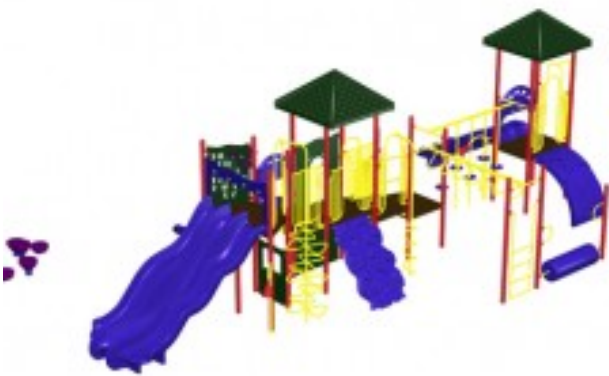

Adventure Playground Equipment Model PS3-91099

<https://www.dunriteplaygrounds.com/store2/1270-PS3-91099-Adventure-Playground-Equipment-Model-PS3-91099>

Product Image

Description

Adventure Play Series Model PS3-91099

DOWNLOAD an
Overview 2D
drawing of this
model.

View color
options for this
model

COLORS