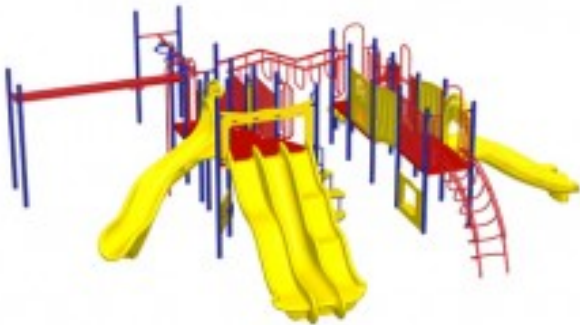

Adventure Playground Equipment Model PS3-90997

<https://www.dunriteplaygrounds.com/store2/1206-PS3-90997-Adventure-Playground-Equipment-Model-PS3-90997>

Product Image

Description

Adventure Play Series Model PS3-90997

DOWNLOAD an
Overview 2D
drawing of this
model.

View color
options for this
model

COLORS