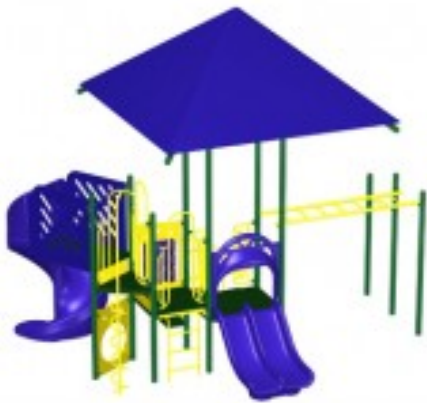

Adventure Playground Equipment Model PS3-90957

<https://www.dunriteplaygrounds.com/store2/1184-PS3-90957-Adventure-Playground-Equipment-Model-PS3-90957>

Product Image

Description

Adventure Play Series Model PS3-90957

DOWNLOAD an
Overview 2D
drawing of this
model.

View color
options for this
model

COLORS