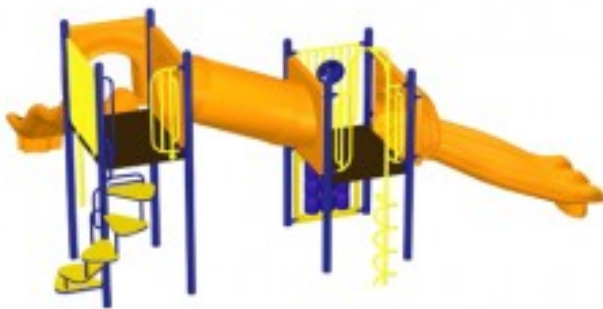

Adventure Playground Equipment Model PS3-90716

<https://www.dunriteplaygrounds.com/store2/1083-PS3-90716-Adventure-Playground-Equipment-Model-PS3-90716>

Product Image

PS3-90716

Description

Adventure Play Series Model PS3-90716

DOWNLOAD an
Overview 2D
drawing of this
model.

View color
options for this
model

COLORS