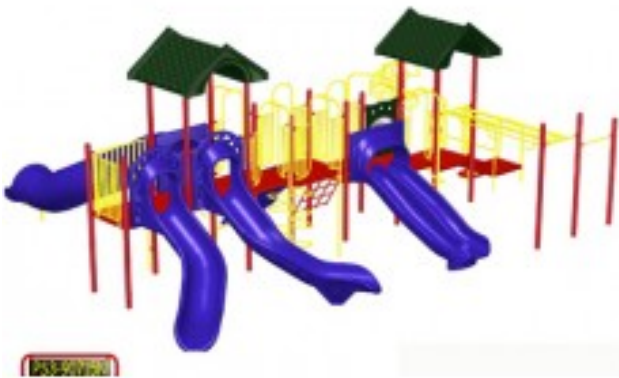

Adventure Playground Equipment Model PS3-90715

<https://www.dunriteplaygrounds.com/store2/1082-PS3-90715-Adventure-Playground-Equipment-Model-PS3-90715>

Product Image

Description

Adventure Play Series Model PS3-90715

DOWNLOAD an
Overview 2D
drawing of this
model.

View color
options for this
model

COLORS