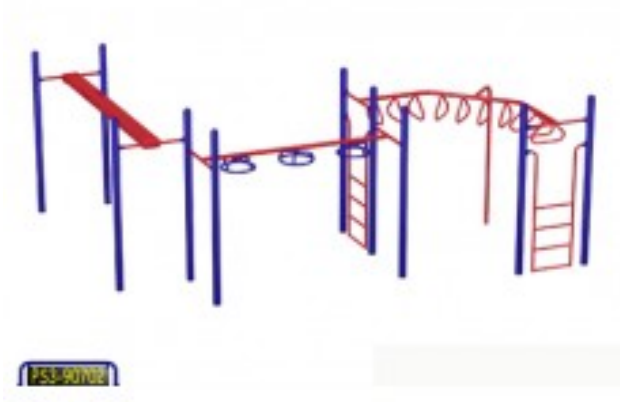

Adventure Playground Equipment Model PS3-90702

<https://www.dunriteplaygrounds.com/store2/1076-PS3-90702-Adventure-Playground-Equipment-Model-PS3-90702>

Product Image

Description

Adventure Play Series Model PS3-90702

DOWNLOAD an
Overview 2D
drawing of this
model.

View color
options for this
model

COLORS