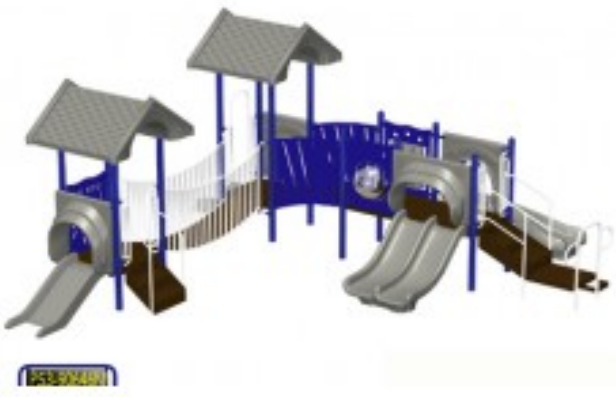

Adventure Playground Equipment Model PS3-90646

<https://www.dunriteplaygrounds.com/store2/1052-PS3-90646-Adventure-Playground-Equipment-Model-PS3-90646>

Product Image

Description

Adventure Play Series Model PS3-90646

DOWNLOAD an
Overview 2D
drawing of this
model.

View color
options for this
model

COLORS