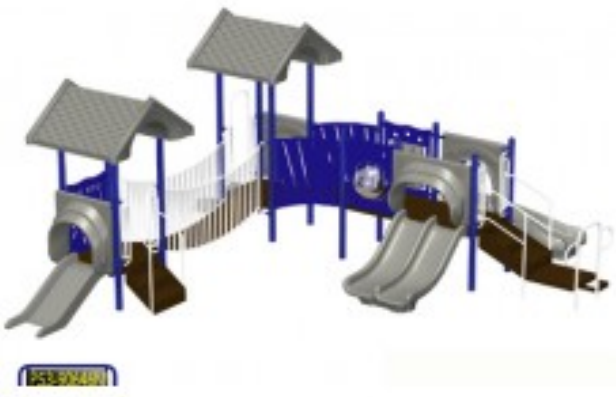

# Adventure Playground Equipment Model PS3-90646

<https://www.dunriteplaygrounds.com/store2/1052-PS3-90646-Adventure-Playground-Equipment-Model-PS3-90646>

## Product Image

---

## Description

---

Adventure Play Series Model PS3-90646

**DOWNLOAD** an  
**Overview 2D**  
drawing of this  
model.

**View color**  
options for this  
model

**COLORS**