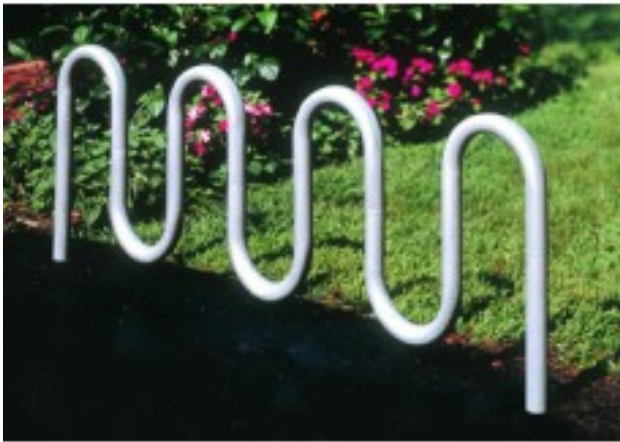

Surface Mount Contemporary Double Sided 5

\$777.00

<https://www.dunriteplaygrounds.com/store2/10402-Surface-Mount-Contemporary-Double-Sided-5>

Product Image

Description

5800 Series Contemporary Loop Bike Rack

The contemporary loop bike rack is all one piece with no assembly required. Available as inground or surface mounted. 2 3/8" OD steel tubing. Hot dipped galvanized or optional powder coated finish.

| | Lengt h | Capac ity (bik es) |
|------|---------------------------|--------------------------|
| 5801 | 15 inch (1 loop) | 2 |
| 5803 | 27 | 5 |