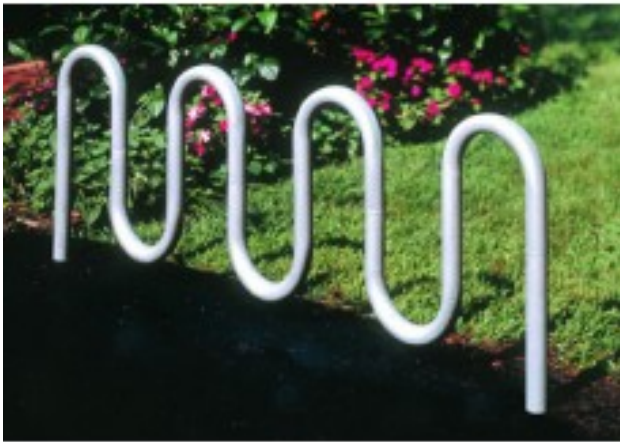

Surface Mount Contemporary Double Sided 7 Loop $901.00

<https://www.dunriteplaygrounds.com/store2/10401-Surface-Mount-Contemporary-Double-Sided-7-Loop>

Product Image

Description

5800 Series Contemporary Loop Bike Rack

The contemporary loop bike rack is all one piece with no assembly required. Available as inground or surface mounted. 2 3/8" OD steel tubing. Hot dipped galvanized or optional powder coated finish.

	Lengt h	Capac ity (bikes)
5801	15 inch (1 loop)	2
5803	27	5