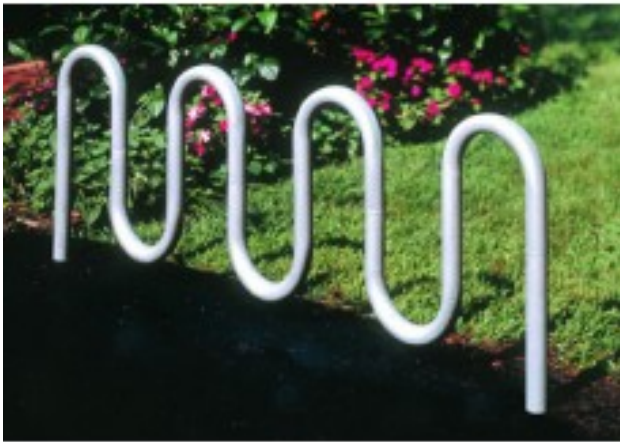

Surface Mount Contemporary Double Sided 9 foot Loop \$1,154.00

<https://www.dunriteplaygrounds.com/store2/10400-Surface-Mount-Contemporary-Double-Sided-9-foot-Loop>

Product Image

Description

5800 Series Contemporary Loop Bike Rack

The contemporary loop bike rack is all one piece with no assembly required. Available as inground or surface mounted. 2 3/8" OD steel tubing. Hot dipped galvanized or optional powder coated finish.

	Lengt h	Capac ity (bik es)
5801	15 inch (1 loop)	2
5803	27	5

	inch (3 loop)	
5805	63	7
	inch (5 loop)	
5807	87	9
	inch (7 loop)	
5809	111	11
	inch (9 loop)	
5811	135	13
	inch (11 loop)	