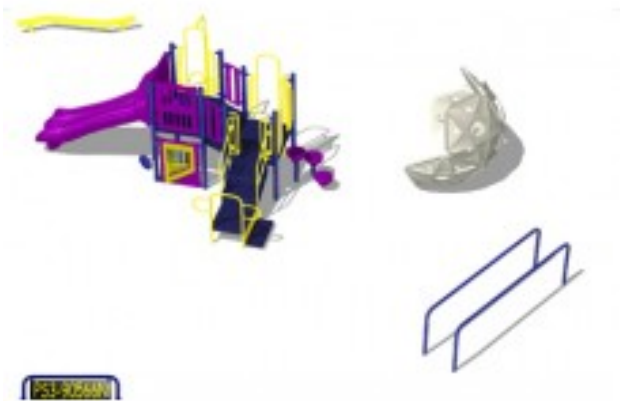

# Adventure Playground Equipment Model PS3-90566

<https://www.dunriteplaygrounds.com/store2/1003-PS3-90566-Adventure-Playground-Equipment-Model-PS3-90566>

## Product Image

---

## Description

---

Adventure Play Series Model PS3-90566

This model has color options! Visit our [COLORS](#) page for information.